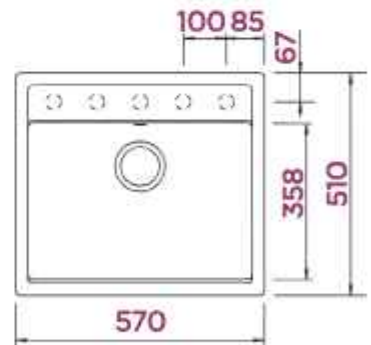

Overall Size: 37" x 20.6" x 9" (920 x 515 x 230 mm) /

Bowl Size: 19" x 18" / 13" X 18" (475 x 448 mm / 326 X 448 mm) / Cabinet Size: 900 mm (36")

Puro

Matching **Faucets, Soap Dispenser** and **Drainer Grid** available (Chrome, Copper & Puro)

Overall Size: 40" x 20" x 8" (1000 x 510 x 200 mm) / Bowl Size: 19" x 17" (472 x 424 mm) / Cabinet Size: 600 mm (24")

Bronze

Perfect Drain
(refer page no.9)

Matching Faucets, Soap Dispenser and Drainer Grid available (Chrome, Copper & Puro)

Overall Size: 23" x 20" x 7" (570 x 510 x 180 mm) / Bowl Size: 21" x 14" (514 x 358 mm) / Cabinet Size: 600 mm (24")

Rouge
Visible Trim Chrome

Rouge
Visible Trim Chrome

Copper

Gun Metal

Puro (Black)

Upgrade to coloured visible trim option

Kitchen sink becomes an illuminated drinks cooler

Indirect lighting

Brooklyn N-100XL

Large Bowl | Manual Kit | Overflow

Overall Size: 30" x 18" x 8" (750 x 456 x 200 mm)
Bowl Size: 28" x 15" (694 x 384 mm)
Cabinet Size: 800 mm (32")