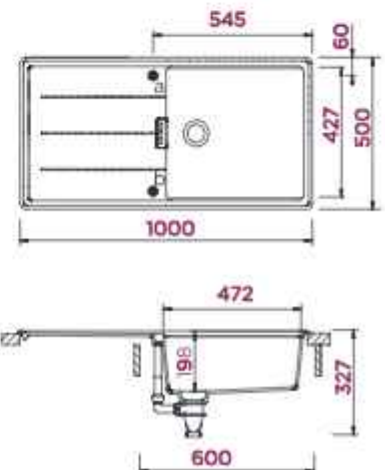

CRISTADUR®

Patented premium finish with silky-smooth feel

TIA D-100L
with Accessories Kit

One Bowl With Drainboard | Reversible | Pre-punched Holes | Pop-up Kit | Visible Trim - Chrome | Overflow

Overall Size: 40" x 20" x 8" (1000 x 500 x 198 mm) / Bowl Size: 19" x 17" (472 x 427 mm) / Cabinet Size: 600 mm (24")

Perfect Drain
(for details see below)

Matching **Faucets, Soap Dispenser** and **Drainer Grid** available (Chrome, Copper & Puro)

*MRP is not inclusive of the Faucet shown on the sink

PERFECT DRAIN

With the Perfect Drain, the strainer basket fits seamlessly into the sink and disappears under the stylish cover for the strainer. It also offers practical benefits, being easy to keep clean, looking good and hygienic: even the smallest of grime particles can find no place to stick and leave unsightly scum.

The food waste disposer needs an adapter at extra cost to fix on this drain. For Wembley, Tia and Brooklyn Models