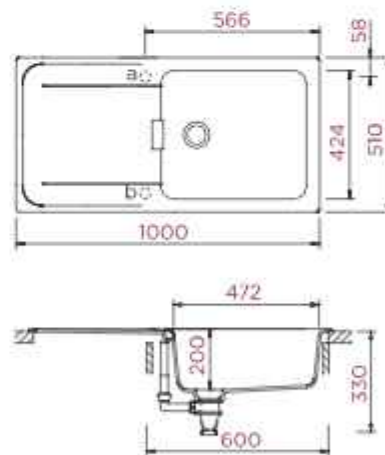

TIA D-100L
with Accessories Kit

One Bowl With Drainboard | Reversible | Pre-punched Holes | Pop-up Kit | Visible Trim - Chrome | Overflow

Overall Size: 40" x 20" x 8" (1000 x 500 x 198 mm) / Bowl Size: 19" x 17" (472 x 427 mm) / Cabinet Size: 600 mm (24")

Overall Size: 37" x 20.6" x 9" (920 x 515 x 230 mm) /

Bowl Size: 19" x 18" / 13" X 18" (475 x 448 mm / 326 X 448 mm) / Cabinet Size: 900 mm (36")

Puro

Matching **Faucets, Soap Dispenser** and **Drainer Grid** available (Chrome, Copper & Puro)

Overall Size: 40" x 20" x 8" (1000 x 510 x 200 mm) / Bowl Size: 19" x 17" (472 x 424 mm) / Cabinet Size: 600 mm (24")

Bronze

Perfect Drain
(refer page no.9)

Matching Faucets, Soap Dispenser and Drainer Grid available (Chrome, Copper & Puro)

Overall Size: 23" x 20" x 7" (570 x 510 x 180 mm) / Bowl Size: 21" x 14" (514 x 358 mm) / Cabinet Size: 600 mm (24")

Rouge
Visible Trim Chrome

Rouge
Visible Trim Chrome

Copper

Gun Metal

Puro (Black)

Upgrade to coloured visible trim option