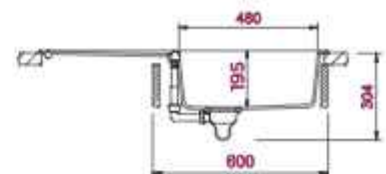

Overall Size: 40" x 20" x 8" (1000 x 510 x 195 mm) / Bowl Size: 19" x 17.6" (480 x 440 mm) / Cabinet Size: 600 mm (24")

Puro

Rouge

Twilight

Copper

Gun Metal

Puro (Black)

Upgrade to coloured visible trim option

TIA D-100L
with Accessories Kit

One Bowl With Drainboard | Reversible | Pre-punched Holes | Pop-up Kit | Visible Trim - Chrome | Overflow

Overall Size: 40" x 20" x 8" (1000 x 500 x 198 mm) / Bowl Size: 19" x 17" (472 x 427 mm) / Cabinet Size: 600 mm (24")