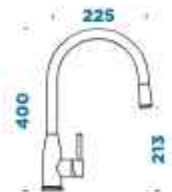

SC 530

PULL-OUT
Base - Stainless Steel body

With Jet & Spray Head
Quartz composite Color matching Sleeve

- Connecting Hose **600 mm**
- Usable Shower Hose length **400 mm**
- Swivel range 120°
- **Backflow Preventer**

PULL-OUT
Base - Stainless Steel body
Puro (Black)
Powder Coated

- Connecting Hose **450 mm.**
- Usable Shower Hose length **350 mm.**
- Ultra Quiet Aerator (Beam)
- **Backflow Preventer**

Pressure Pump (Booster) Mandatory for all Faucets (3 to 3.5 Bar / 1 HP)