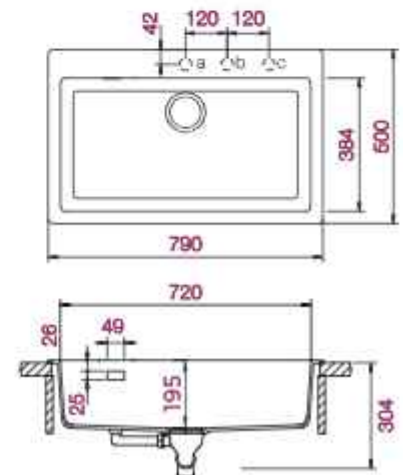

CRISTADUR®

Patented premium finish with silky-smooth feel

Signus N-100XL

Large Bowl With Faucet Deck | Pre-punched Holes | Pop-up Kit | Visible Trim - Chrome | Overflow

Overall Size: 32" x 20" x 8" (790 x 500 x 195 mm) / Bowl Size: 29" x 15" (720 x 384 mm) / Cabinet Size: 800 mm (32")

Upgrade to coloured visible trim option

Matching **Faucets, Soap Dispenser and Drainer Grid** available (Chrome, Copper & Puro)

*MRP is not inclusive of the Faucet shown on the sink