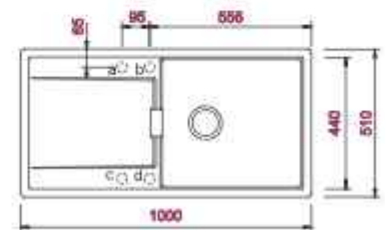

Overall Size: 40" x 20" x 8" (1000 x 510 x 195 mm) / Bowl Size: 19" x 17.6" (480 x 440 mm) / Cabinet Size: 600 mm (24")

Puro

Rouge

Twilight

Copper

Gun Metal

Puro (Black)

Upgrade to coloured visible trim option

TIA D-100L
with Accessories Kit

One Bowl With Drainboard | Reversible | Pre-punched Holes | Pop-up Kit | Visible Trim - Chrome | Overflow

Overall Size: 40" x 20" x 8" (1000 x 500 x 198 mm) / Bowl Size: 19" x 17" (472 x 427 mm) / Cabinet Size: 600 mm (24")

Overall Size: 37" x 20.6" x 9" (920 x 515 x 230 mm) /

Bowl Size: 19" x 18" / 13" X 18" (475 x 448 mm / 326 X 448 mm) / Cabinet Size: 900 mm (36")

Puro

Matching **Faucets, Soap Dispenser** and **Drainer Grid** available (Chrome, Copper & Puro)

Overall Size: 40" x 20" x 8" (1000 x 510 x 200 mm) / Bowl Size: 19" x 17" (472 x 424 mm) / Cabinet Size: 600 mm (24")

Bronze

Perfect Drain
(refer page no.9)

Matching Faucets, Soap Dispenser and Drainer Grid available (Chrome, Copper & Puro)