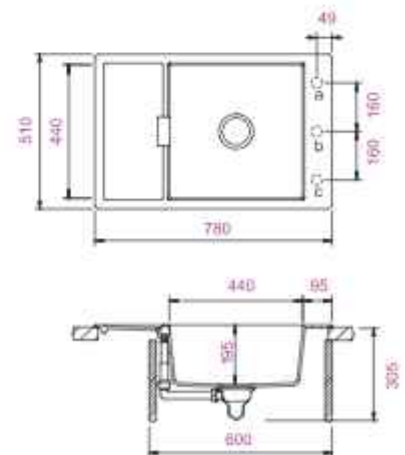

CRISTADUR®

Patented premium finish with silky-smooth feel

Mono D-100XS

One Bowl with Faucet Deck + Mini Drainboard | Pre-punched Holes | Pop-up Kit | Visible Trim - Chrome | Overflow

Overall Size: 31" x 20" x 8" (780 x 510 x 195 mm) / Bowl Size: 17.6" x 17.6" (440 x 440 mm) / Cabinet Size: 600 mm (24")

New

Upgrade to coloured visible trim option

Matching **Faucets, Soap Dispenser** and **Drainer Grid** available (Chrome, Copper & Puro)

*MRP is not inclusive of the Faucet shown on the sink