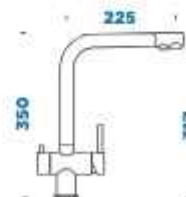

- 3-way flow Mixer + Filtered water
- Connecting Hose 450 mm
- Drinking Water Function + Ultra Quiet Aerator Beam