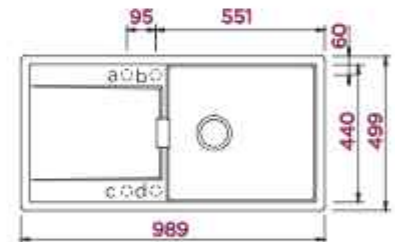

Patented premium finish with silky-smooth feel

Signus N-100XL

Large Bowl With Faucet Deck | Pre-punched Holes | Pop-up Kit | Visible Trim - Chrome | Overflow

Overall Size: 32" x 20" x 8" (790 x 500 x 195 mm) / Bowl Size: 29" x 15" (720 x 384 mm) / Cabinet Size: 800 mm (32")

Overall Size: 40" x 20" x 8" (989 x 499 x 195 mm) / Bowl Size: 19" x 18" (480 x 440 mm) / Cabinet Size: 600 mm (24")

Dusk

Night

Flush
Mount

Copper

Gun Metal

Puro (Black)

Upgrade to coloured visible trim option