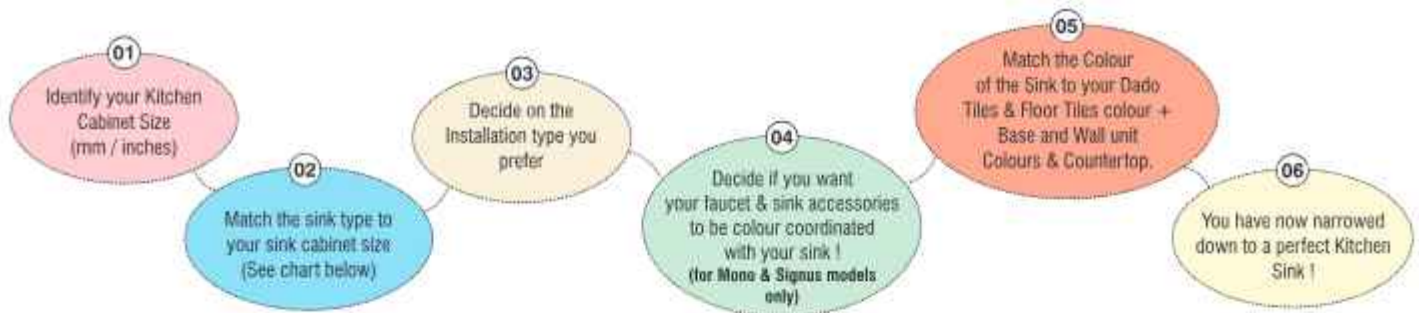

How to buy your perfect Quartz Kitchen Sink ?

Please note: → A treated water supply will prevent scaling, dirt etc on the sink and extend the life of the faucet. → Use only soap solution to clean the sink with a cloth or soft brush once every day.

The Following chart helps you to identify the right sink model & Colour for your Kitchen

Sink Type	Cabinet Size	Overall Size (Inches)	Sink Model & Colors	Installation Type
One Bowl with Drainboard (DB)	600 mm (24 Inches)	40 x 20 x 8	Mono D-100 L - Dusk & Night	Flush Mount
		40 x 20 x 8	Mono D-100L -Puro, Rouge & Twilight	Top Mount
		40 x 20 x 8	TIA D-100L - Puro	Top Mount
		40 x 20 x 8	Wembley D-100L - Bronze	Top Mount
		40 x 20 x 9	Viola D-100L - Nero & Everest	Top Mount
		40 x 20 x 8	Primus D-100L - Nero & Sabbia (CF-Conflakes)	Top Mount
One Bowl+Faucet Deck+Mini DB	600 mm (24")	31 x 20 x 8	Mono D-100XS - Berry & Ivy	Top Mount
Only Bowl without Deck	600 mm (24")	22 x 17 x 8	Quadro N-100 - Onyx	Top Mount
Only Bowl with Faucet Deck	600 mm (24")	23 x 20 x 7	Mono N-100 - Rouge	Top Mount
Only Bowl with Faucet Deck	600 mm (24")	24 x 21 x 9	*Gemo N-100 - Nero	Top Mount
Large Bowl with Faucet deck	800 mm (32")	32 x 20 x 8	Signus N-100XL - Polaris, Magma & Silverstone	Top Mount
		32 x 20 x 8	Primus N-100XL - Nero, Concrete & Sabbia (CF)*	Top Mount
Large Bowl without Faucet Deck	800 mm (32")	30 x 18 x 8	Brooklyn N-100XL - Nero, Everest & Sabbia (CF)*	Top Mount
Deep Bowl with Faucet Deck	900 mm (36")	33 x 22 x 10	*Signature N-100XL - Nero	Top Mount
Two Bowl without Drainboard	900 mm (36 Inches)	37 x 20.6 x 9	Supra N-175 - Puro	Top Mount
		34 x 20 x 8	Viola N-200 - Nero & Everest	Top Mount
Large Bowl	900 mm (36")	33 x 19 x 10	Virtus N-100XLY - Nero	Under Mount

*Launching Nov / Dec 2025

Countertop Options and Depths: Choose the countertop in contrast to the sink colour / nearest color or a neutral colour. Today, one has many choices for a Modular Kitchen Countertop material viz Granite - Quartz Stone - Nano Stone - Engineered Stone - Ceramic/Porcelain full body tiles (sintered stone) - Solid Surfaces - Wood / Ply. We recommend 18mm Granite or 20 mm Quartz Stone. Countertop Depth is very critical for the installation of a Hob, Sink & Faucet. Clear depth is the depth from the dado tiles (post-installation) to the end of the Countertop. We suggest customers ensure there is a clear minimum depth of **615 mm** to a maximum of **625 mm** for the countertop (except for the Gola profile handle Kitchens). Kindly validate with your modular kitchen vendor.

Cleaning the Kitchen Sink ! While everything gets washed and cleaned in the sink, the sink does not get its turn every day. We suggest any soap-based solution with a cloth to be used for cleaning. Please avoid Acid in any form. Schock Cristadur Sinks repel water and prevent scale formation, dirt etc. SCHOCK comes with PROKLEAN - sink cleaning liquid exclusively developed for SCHOCK Quartz Sinks.