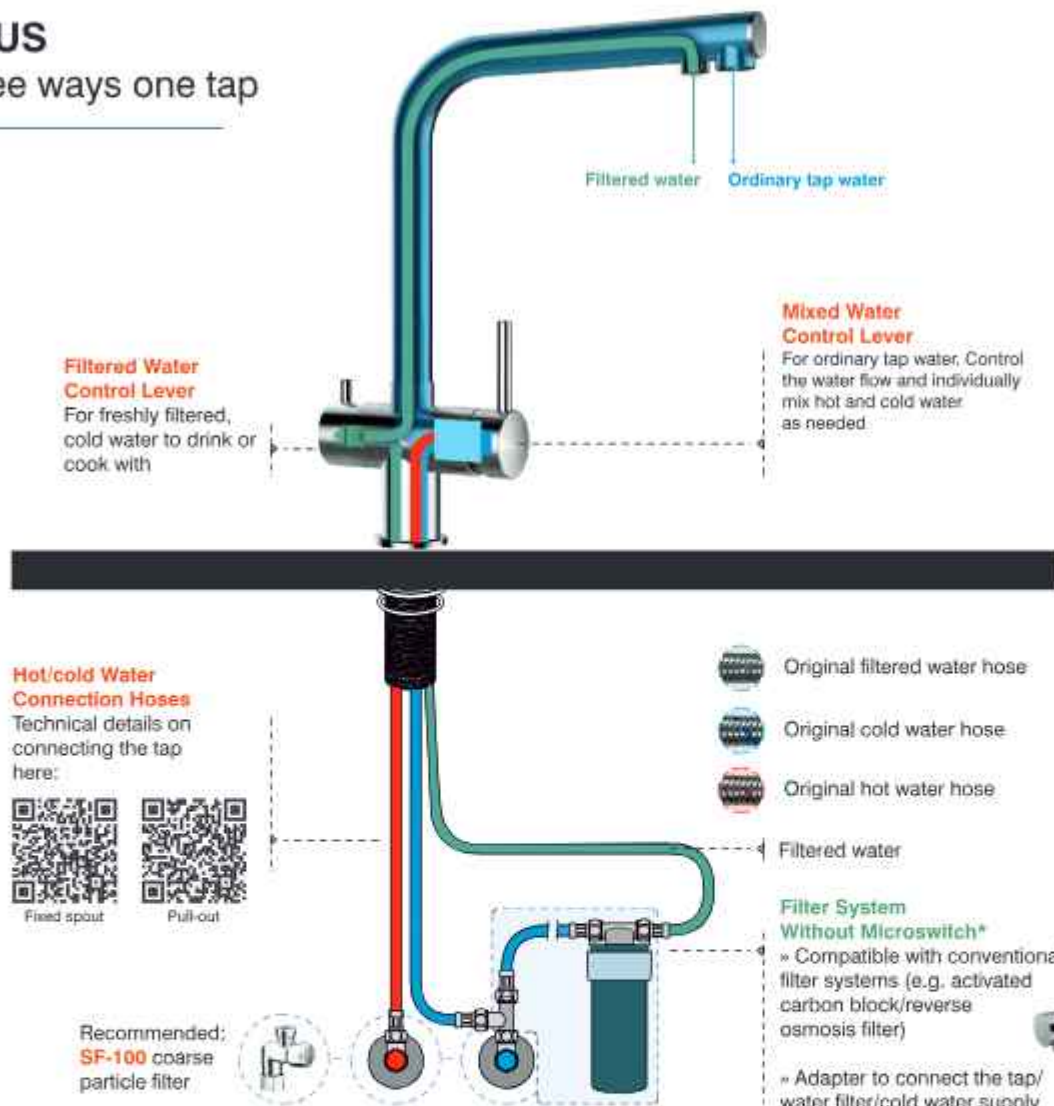

Base - Stainless Steel body

Fixed Black with Sleeve
Flexible neck

- Connecting Hose 450 mm

PRIMA

PULL-OUT

Base - Stainless Steel body

Stainless Steel - 304

PULL-OUT

Faucets

VITUS
Three ways one tap

Filtered Water Control Lever
For freshly filtered, cold water to drink or cook with

Mixed Water Control Lever
For ordinary tap water, Control the water flow and individually mix hot and cold water as needed.