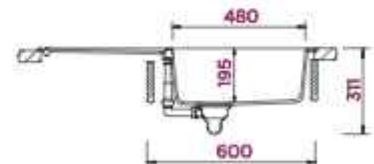

Overall Size: 40" x 20" x 8" (989 x 499 x 195 mm) / Bowl Size: 19" x 18" (480 x 440 mm) / Cabinet Size: 600 mm (24")

Dusk

Night

Flush
Mount

Copper

Gun Metal

Puro (Black)

Upgrade to coloured visible trim option