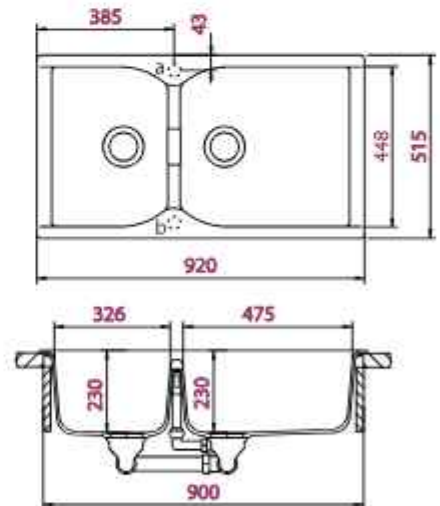

Overall Size: 37" x 20.6" x 9" (920 x 515 x 230 mm) /

Bowl Size: 19" x 18" / 13" X 18" (475 x 448 mm / 326 X 448 mm) / Cabinet Size: 900 mm (36")

Puro

Matching **Faucets, Soap Dispenser** and **Drainer Grid** available (Chrome, Copper & Puro)

Overall Size: 40" x 20" x 8" (1000 x 510 x 200 mm) / Bowl Size: 19" x 17" (472 x 424 mm) / Cabinet Size: 600 mm (24")

Bronze

Perfect Drain
(refer page no.9)

Matching Faucets, Soap Dispenser and Drainer Grid available (Chrome, Copper & Puro)