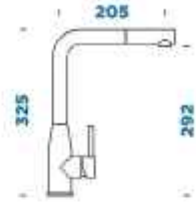

- Connecting Hose 450 mm
- Usable Shower Hose length 350 mm
- Ultra Quiet Aerator(Beam)
- Backflow Preventer