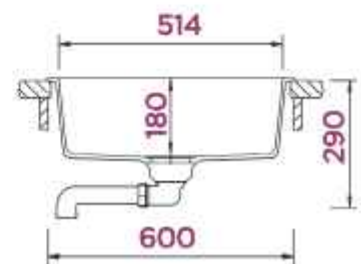

Overall Size: 40" x 20" x 8" (1000 x 510 x 200 mm) / Bowl Size: 19" x 17" (472 x 424 mm) / Cabinet Size: 600 mm (24")

Bronze

Perfect Drain
(refer page no.9)

Matching Faucets, Soap Dispenser and Drainer Grid available (Chrome, Copper & Puro)

Overall Size: 23" x 20" x 7" (570 x 510 x 180 mm) / Bowl Size: 21" x 14" (514 x 358 mm) / Cabinet Size: 600 mm (24")

Rouge
Visible Trim Chrome

Rouge
Visible Trim Chrome

Copper

Gun Metal

Puro (Black)

Upgrade to coloured visible trim option

Kitchen sink becomes an illuminated drinks cooler

Indirect lighting

Brooklyn N-100XL

Large Bowl | Manual Kit | Overflow

Overall Size: 30" x 18" x 8" (750 x 456 x 200 mm)
Bowl Size: 28" x 15" (694 x 384 mm)
Cabinet Size: 800 mm (32")