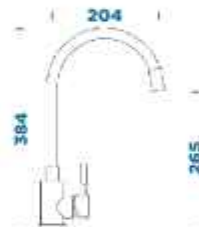

- Connecting Hose 450 mm